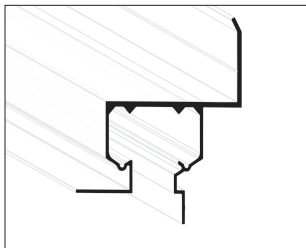

AS500 - 001

DESCRIPTION	ITEM NUMBER	COLOR	UNIT MEASURE
	RT 0001	White	Feet
Performance Blade 14'6" Length	RT 0002	Ivory	Feet
	RT 0003	Beige	Feet
	RT 0004	Bronze	Feet
	RT 0005	White	Feet
Performance Blade 16'6" Length	RT 0006	Ivory	Feet
	RT 0007	Beige	Feet
	RT 0008	Bronze	Feet
	RT 0009	White	Feet
Performance Blade 18'0" Length	RT 0010	Ivory	Feet
	RT 0011	Beige	Feet
	RT 0012	Bronze	Feet

AS500 - 002

	RT 0013	White	Feet
Male Centermate Blade 18'0" Length	RT 0014	Ivory	Feet
	RT 0015	Beige	Feet
	RT 0016	Bronze	Feet

AS500 - 008

AS500 - 007

AS500 - 006

AS500 - 009

AS500 - 010

DESCRIPTION	ITEM NUMBER	COLOR	UNIT MEASURE
	RT 0037	White	Feet
Ceiling Header	RT 0038	Ivory	Feet
Mount	RT 0039	Beige	Feet
18'o" Length	RT 0040	Bronze	Feet
	RT 0029	White	Feet
Wall Header	RT 0030	Ivory	Feet
18'o" Length	RT 0031	Beige	Feet
	RT 0032	Bronze	Feet
	RT 0033	White	Feet
Wall Header	RT 0034	Ivory	Feet
Exterior	RT 0035	Beige	Feet
18'o" Length	RT 0036	Bronze	Feet
	RT 0041	White	Feet
Adjustable	RT 0042	Ivory	Feet
Still Adapter	RT 0043	Beige	Feet
18'o" Length	RT 0044	Bronze	Feet
	RT 0045	White	Feet
Floor Sill	RT 0046	Ivory	Feet
18'o" Length	RT 0047	Beige	Feet
	RT 0048	Bronze	Feet

**ALUMINIUM
 ANGLE**

A x B x C	ITEM NUMBER	COLOR	UNIT MEASURE
1 1/4 x 1 1/4 x .125	RT 0065	White	Feet
1 1/4 x 1 1/4 x .125	RT 0066	Ivory	Feet
1 1/4 x 1 1/4 x .125	RT 0067	Beige	Feet
1 1/4 x 1 1/4 x .125	RT 0068	Bronze	Feet
<hr/>			
1 x 1 x .125	RT 0061	White	Feet
1 x 1 x .125	RT 0062	Ivory	Feet
1 x 1 x .125	RT 0063	Beige	Feet
1 x 1 x .125	RT 0064	Bronze	Feet
<hr/>			
2 x 2 x .125	RT 0069	White	Feet
2 x 2 x .125	RT 0070	Ivory	Feet
2 x 2 x .125	RT 0071	Beige	Feet
2 x 2 x .125	RT 0072	Bronze	Feet
<hr/>			
2 x 5 x .125	RT 0073	White	Feet
2 x 5 x .125	RT 0074	Ivory	Feet
2 x 5 x .125	RT 0075	Beige	Feet
2 x 5 x .125	RT 0076	Bronze	Feet

**ALUMINIUM
TUBE**

A x B x C	ITEM NUMBER	COLOR	UNIT MEASURE
2 x 2 x .125	RT 0077	White	Feet
2 x 2 x .125	RT 0078	Ivory	Feet
2 x 2 x .125	RT 0079	Beige	Feet
2 x 2 x .125	RT 0080	Bronze	Feet