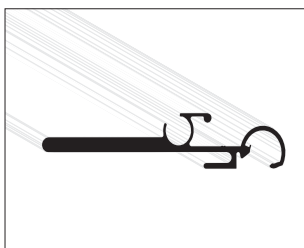

AS500 - 002

	RT 0013	White	Feet
Male Centermate Blade 18'0" Length	RT 0014	Ivory	Feet
	RT 0015	Beige	Feet
	RT 0016	Bronze	Feet